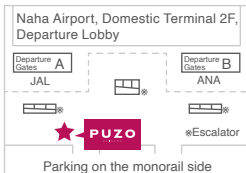

AEON MALL Okinawa Rycom
 ☎ +81-98-923-5851
 AEON MALL Okinawa Rycom 2F,1, Rycom, Kitanakagusuku-son, Nakagami-gun, Okinawa
 Operating Hours 10:00-22:00
 Open Everyday
 Parking Available

Apple Town
 ☎ +81-98-911-1430
 Apple Town 1F,3-3-1, Omoromachi, Naha, Okinawa
 Operating Hours 10:00-20:30
 Open Everyday
 14 minutes walk from Omoromachi Station
 Parking Available