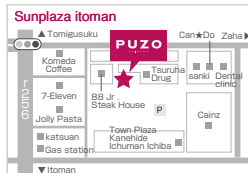

Naha Airport Domestic Terminal
☎ +81-98-959-3585
Naha Airport, Domestic Terminal 2F,150 Kagamizu, Naha-shi, Okinawa
Operating Hours 7:00-20:30
Open Everyday
Parking Available
This product is not eligible for the special sale.

Itoman kanegusuku
☎ +81-98-960-1325
400 Kanegusuku, Itoman-shi, Okinawa
Operating Hours 10:00-20:30
Open daily except otherwise noticed.
Parking Available